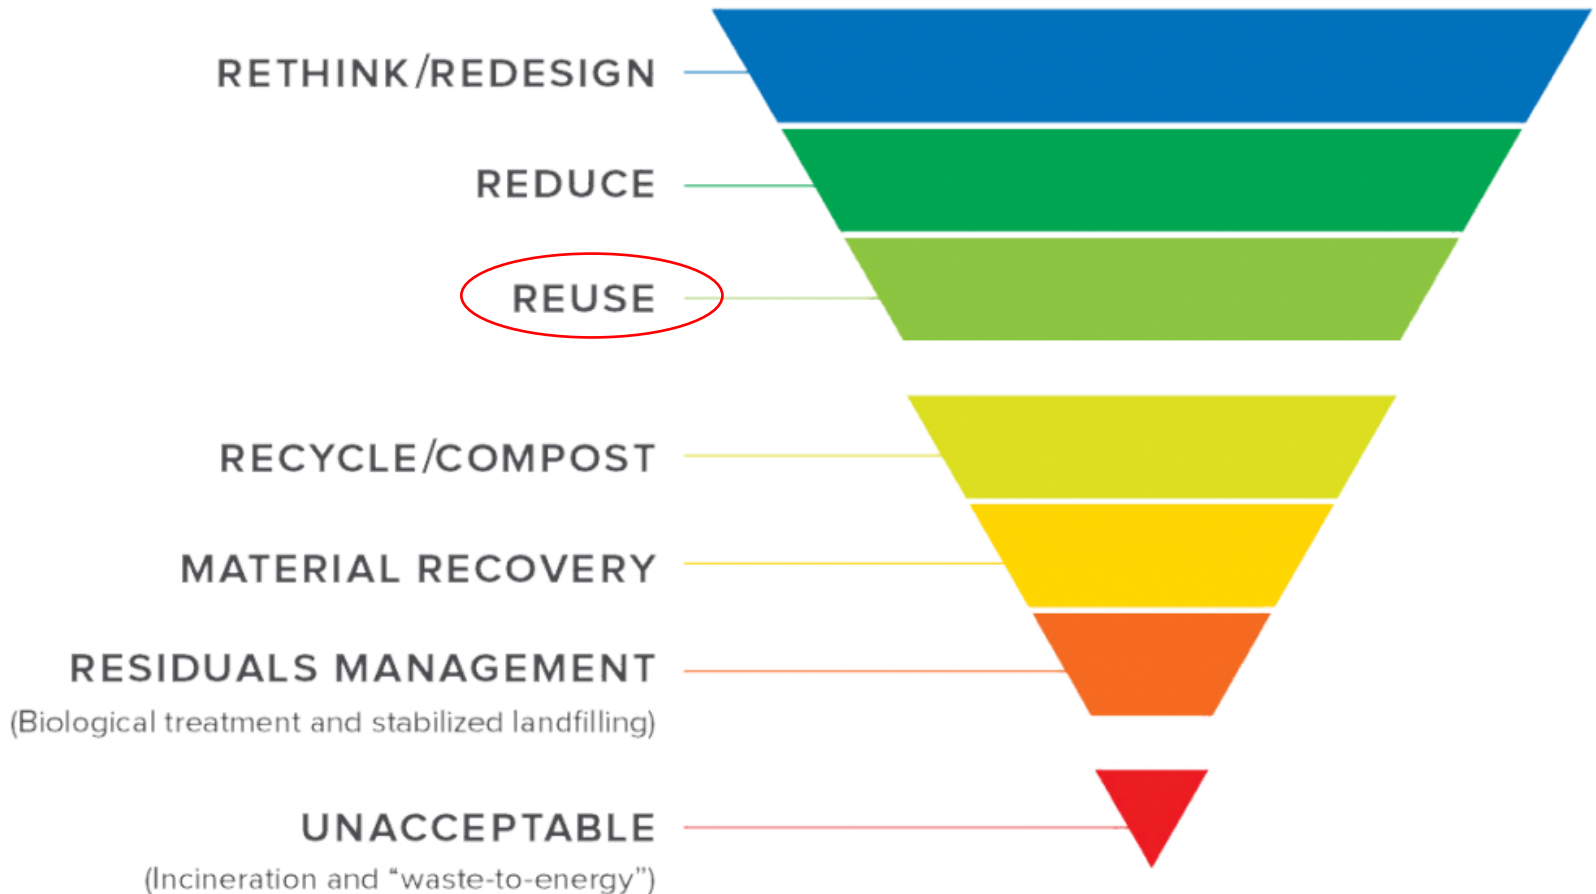

Why? What? How?

THE ZERO WASTE HIERARCHY 8.0

For detailed version visit www.zwia.org/zwh